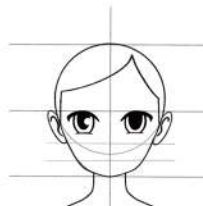

Drawing Tutorial - Anime-Style Face

Follow these 33 easy steps to draw an anime-style face. Use this tutorial as a base to draw any character you like. Skip step 11 and add a hairstyle. Have fun!

1

2

3

4

5

6

7

8

9

10

11

12

13

14

15

16

17

18

19

20

21

22

23

24

25

26

27

28

29

30

31

32

33

hahu123

Skip TO MY Lou.ORG