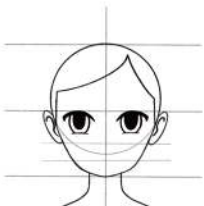

Drawing Tutorial - Anime-Style Face

Follow these 33 easy steps to draw an anime-style face. Use this tutorial as a base to draw any character you like. Skip step 11 and add a hairstyle. Have fun!

1

2

3

4

5

6

7

8

9

10

11

12

13

14

15

16

17

18

19

20

21

22

23

24

25

26

27

28

29

30

31

32

33

hahu123

Skip TO MY Lou.ORG