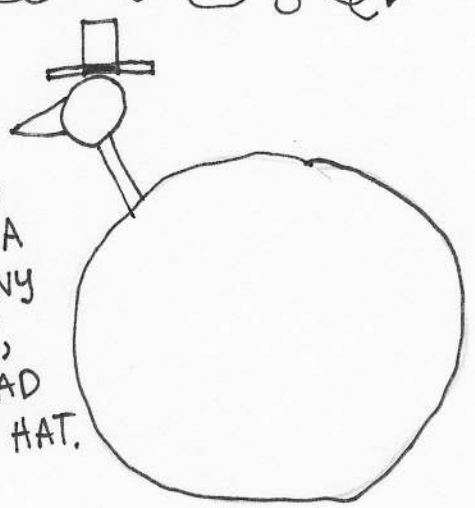

How To Draw A

TURKEY

1. START WITH A BIG OLD CIRCLE. LIKE THIS.

2. ADD A SKINNY NECK, A HEAD and A HAT.

3. PUT IN HIS EYEBALL... and MAKE A WING!

4. THIS TURKEY NEEDS FEATHERS!

5. LEGS and FEET come next.

6. YOU'RE ALMOST DONE... NOW COLOR HIM!